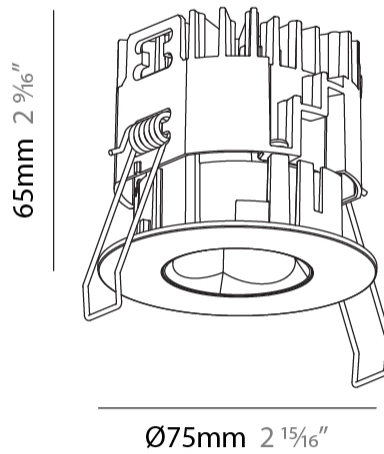

GENERAL

Series: Oiko Pro Round
Subseries: Oiko Pro Round Fixed
Brand: Prolicht
Division: Architectural
Mounting Type: Recessed
Mounting Location: Ceiling
Subcategory: Downlight

PHYSICAL

Shape: Round
Diameter (mm): 75
Diameter (in): 2 ¹⁵/₁₆
Height (mm): 65
Height (in): 2 ⁹/₁₆
Ceiling Thickness (mm): 1 - 25
Ceiling Thickness (in): 1/16 - 1 3/16
Min. Recessing Depth (mm): 70
Min. Recessing Depth (in): 2 ³/₄
Light Distribution: Direct
Diffuser: Lens Pack - Spread Lens / Linear Spread Lens / Honeycomb Louver
Fixture Finish: SSR / BKV / CWI / CRY / HAB / UFT / ITA / RUA / FTG / MYG / LOD / PUS / FRO / FUP / KIA / POP / BLS / SPG / MEY / GOH / GUM / CHC / COM / ABZ / JAG / OBR / MOS / ROR
Fixture Material: Aluminum Die Cast
Cut-out Measurements: 68mm / 2 11/16" Diameter

ELECTRICAL

Lamp Type: LED (Zhaga Standard)
Input Wattage (W): 14
Total Output Wattage (W): 12.7
Dimming: Dali Dimming
Driver Included: No
Driver Location: Recessed Housing
Driver Type: Constant Current - Universal (120Vac only for DALI driver)
Driver Class: Class 2
Input Voltage (V): 120 - 277
Constant Current (MA): 700

LED

Color Temperature (°K): 2700-6500 Tunable White
Max. Delivered Lumen (lm): 1129
Nominal Lumen (lm): 1460
CRI: >93 CRI
Lamp Life (hrs): 50000
Special LEDs offerings: Tunable White

OPTICAL

Reflector°: 36
Adjustability: Fixed

RATINGS AND CERTIFICATIONS

Certified By: Certified for North American Standards
IP rating: IP20