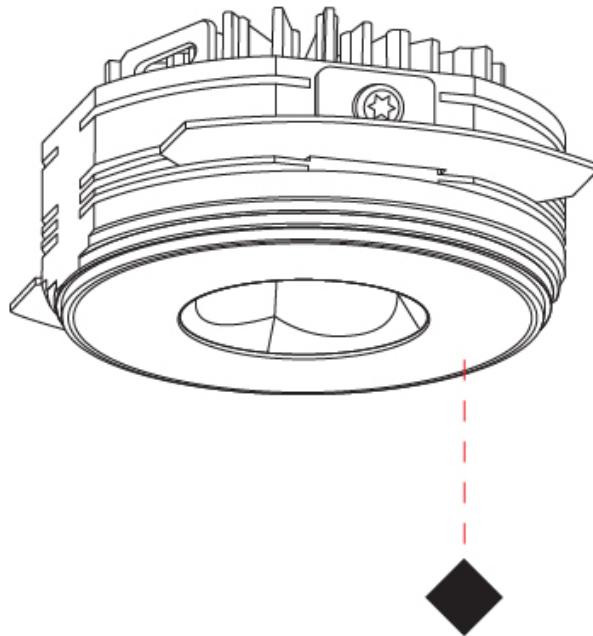

OIKO PRO ROUND FIXED TRIMLESS

A35883-

PROJECT

TYPE

SPECIFIER

QUANTITY

DATE